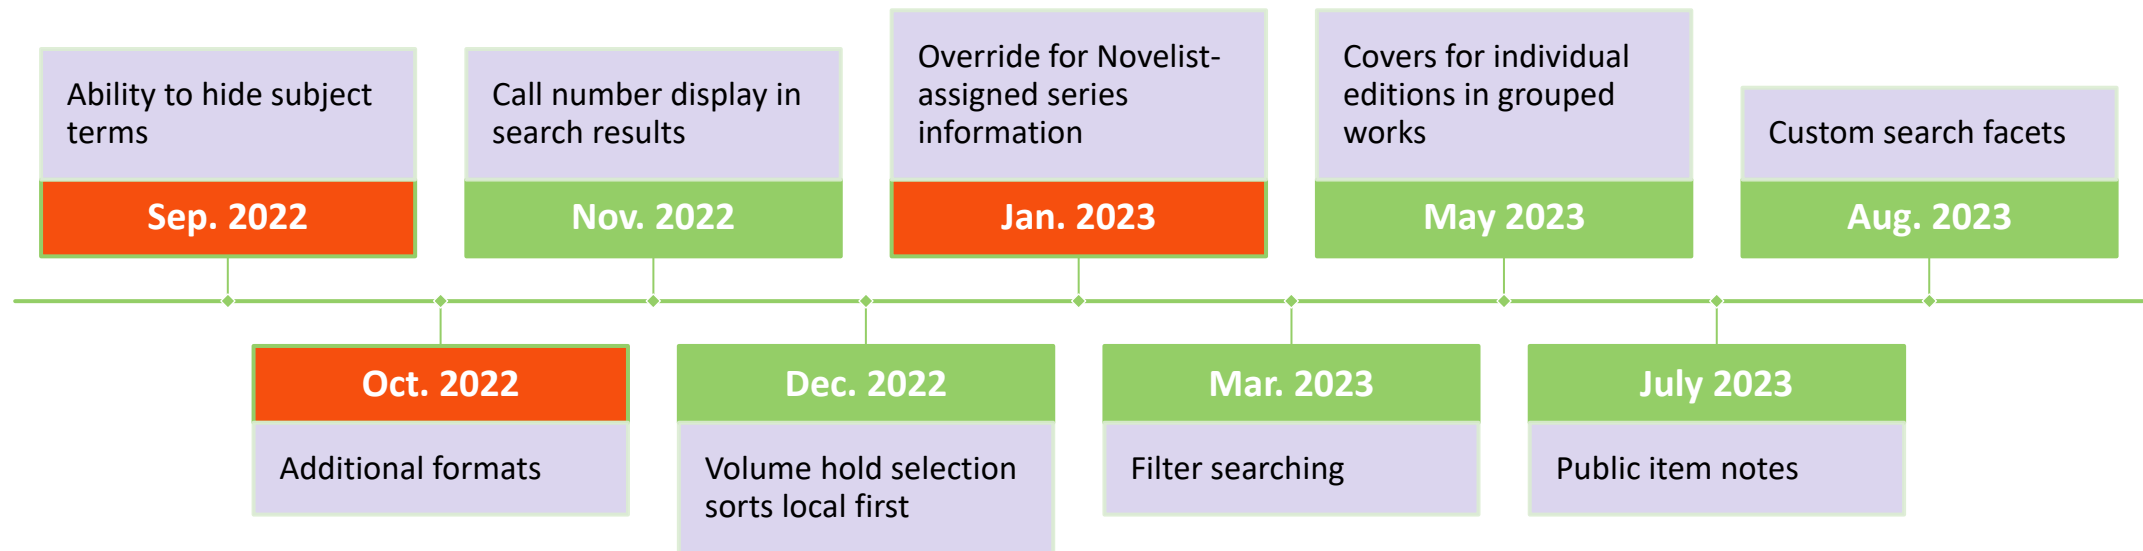

A YEAR OF DEVELOPMENT