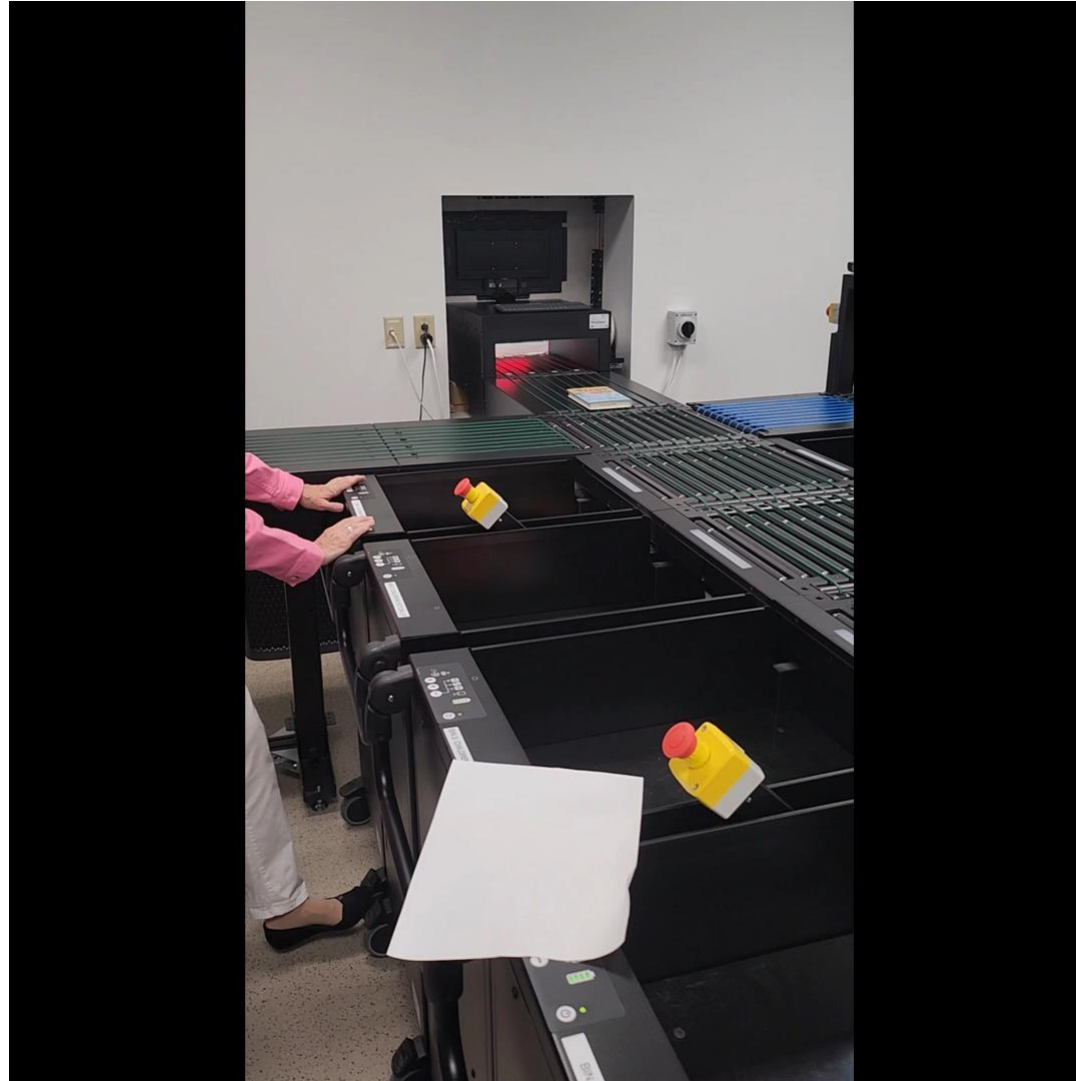

The Bookmatic – Game Changer 2

Making Ergonomic
POSSIBLE...

Why stand and
work when you can
sit comfortably and
get the job done...

The Bookmatic –

Two Sizes of Sort
Tables (Fits almost
anywhere)

5 Destination
options from Spring
Bins, Small or Large
eBins, Totes,
Stacking Carts...