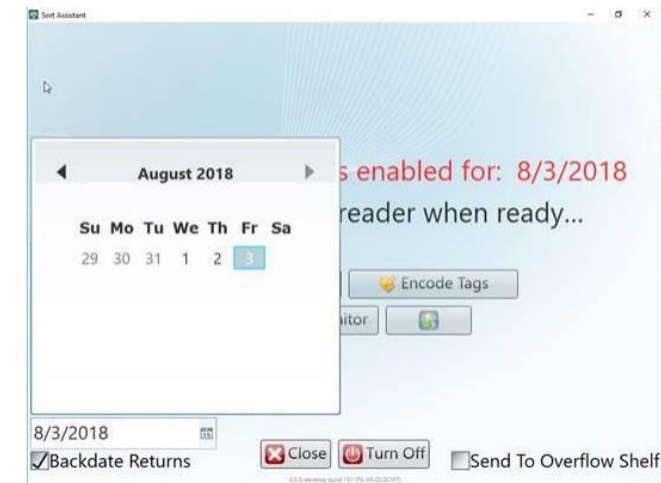

Sort Assistant

- Check-in multiple items at once
- Color-coded and icons show sort requirements
- Automatically prints hold or transit slip if required
- Colors fully customizable
- Reads up to 16c inches of items
- Customizable sorting rules
- Ability to barcode scan non-tagged items
- Tagging and encoding functionality
- Comes as a station or as software
- Backdate function

Returns		
FET0002	A Finer End BOOK	Return to LINCOLN
FET0001	10tonne Penalty BOOK	Return to DARFIELD
FET0004	A Man in Full BOOK	On hold Theo 10004
FET0011	Blinky Bill and the Tree Warming BOOK	
FET0018	Concise Guide to London BOOK	Return to LEESTON
FET0016	Children's Games BOOK